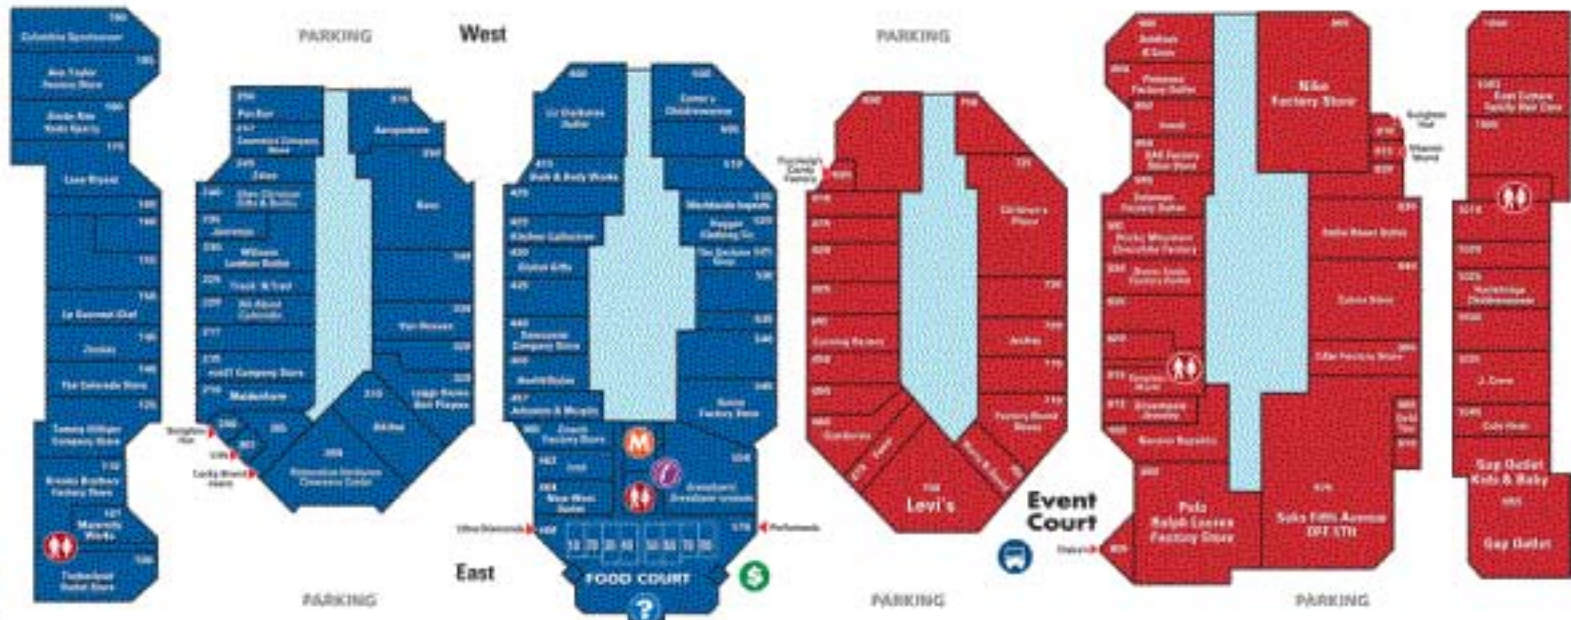

**SOUTH SHOPPING DISTRICT**

**NORTH SHOPPING DISTRICT**

- KEY**
-  Telephone
  -  Restroom
  -  Mail Office
  -  Money Machine
  -  Guest Services
  -  Tee-Bee Drop Off

Hours:  
 Mon-Fri 10 AM - 6 PM  
 Sunday 11 AM - 4 PM  
 Seasonal Hours will vary