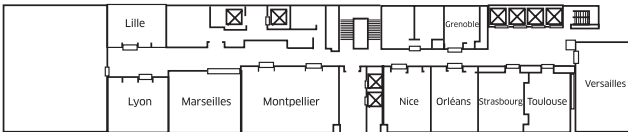

3rd Floor

ROOMS	AREA (FT²)	LENGTH (FT)	WIDTH (FT)	CLASSROOM	THEATRE	U-SHAPE	BOARD	BANQUET	RECEPTION
2nd Floor									
Paris Ballroom	4636	76	61	180	350	120	90	300	
Paris Foyer	1680	28	60					100	220
Biarritz	552	23	24	30	40	20	24	40	50
Bordeaux	552	23	24	30	40	20	24	40	50
Cannes	664	23	28	30	40	20	24	40	
Dijon	644	23	28	30	40	20	24	40	50
Burgundy	238	17	21						50
3rd Floor									
Lille	560	28	20	18	20	16	20	30	
Lyon	700	28	25	22	40	18	24	40	
Marseilles	1120	40	28					50	70
Montpellier	1504	47	32	50	100	36	40	80	90
Nice	667	23	29	30	40	20	24	30	
Orleans	638	22	29	30	40	20	24	30	
Strasbourg	616	22	28	30	40	20	24	30	
Toulouse	644	23	28					40	40
Versailles	1118	43	26	40	70	26	35	50	50
Grenoble	357	17	14				8	10