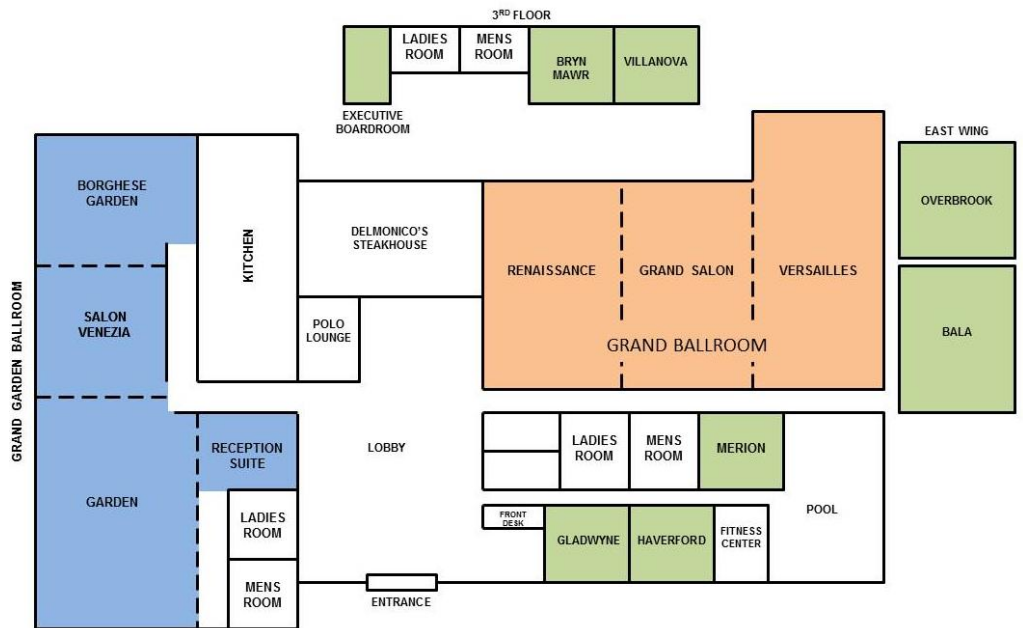

### Meeting & Banquet Facilities

- 35,000 square feet of flexible meeting, ballroom and exhibit space
- 16 rooms to accommodate up to 2,000 guests
- Full Internet connectivity throughout the building
- On-site Audio-Visual services
- Diverse culinary arts team
- Kosher kitchen

### Guest Room Features

- Hilton Serenity Bed
- Hi-Speed Wireless Internet access
- 42" HDTV
- Large work desk and ergonomic chair
- Two Line telephone with data ports
- In room safe and refrigerator
- Coffee maker
- Iron and ironing board
- Hair Dryer
- MP3 Player
- Two floor to ceiling mirrors

	SF	Dimensions	Height	Theater	Classroom	Banquet	Reception
Grand Garden Ballroom	8,100	180 x 45	19	750	400	800	1,200
Garden	4,050	90 x 45	19	400	240	300	500
Salon Venezia	1,656	46 x 36	19	120	65	100	150
Borghese Garden	1,980	44 x 45	19	170	75	130	200
Reception Suite	1,110	37 x 30	8	60	40	60	100
Grand Ballroom	11,863	101 x 64	16	1,500	900	1,200	2,250
Renaissance	3,024	47 x 64	16	230	200	200	475
Grand Salon	3,339	50 x 64	16	250	225	240	475
Versailles	5,000	55 x 91	16	550	300	350	800
Executive Boardroom	520	20 x 26	9	N/A	N/A	N/A	N/A
Bryn Mawr	676	26 x 26	9	50	30	40	50
Villanova	676	26 x 26	9	50	30	40	50
Gladwyne	676	26 x 26	10	50	30	40	50
Haverford	676	26 x 26	10	50	30	40	50
Merion	676	26 x 26	10	50	30	40	50
Bala	989	43 x 26.5	10	75	45	40	50
Overbrook	828	37 x 23.5	9	60	36	40	50