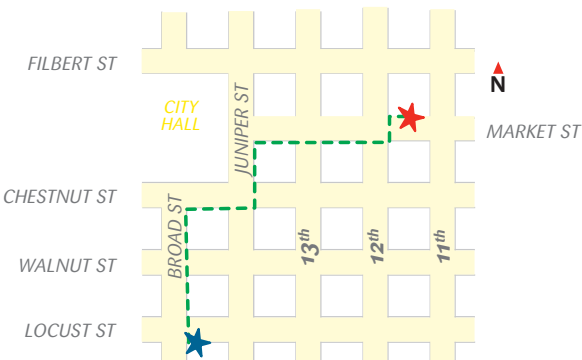

----- It's an easy walk from the -----
Doubletree Hotel to the
Pennsylvania Convention Center

Doubletree Hotel Philadelphia
237 South Broad Street
215.893.1600

Exit the hotel's main door and turn right on Broad Street. Proceed on Broad Street for approximately four blocks.

Once you reach City Hall, turn right and continue around the outer side of the circle (Macy's will be on your right).

Once you reach Market Street, turn right.

Continue on Market Street until you reach 12th Street.

At 12th Street, turn left and cross Market Street. The Pennsylvania Convention Center entrance is on your left.

★ = Hotel ★ = Pennsylvania Convention Center

----- = Path