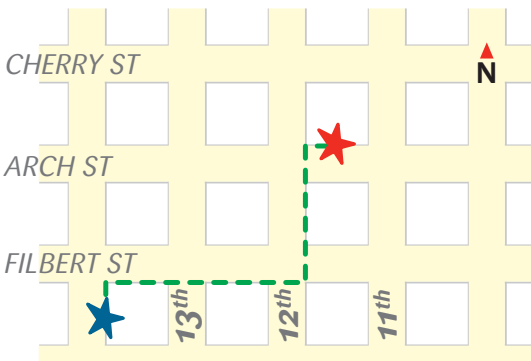

----- It's an easy walk from the -----  
**Courtyard by Marriott** to the  
**Pennsylvania Convention Center**

-----  
**Courtyard by Marriott - Philadelphia Downtown**  
**21 N. Juniper Street at City Hall**  
**215.496.3200**

-----  
Exit the main entrance of the hotel, turn right and right again immediately on Filbert Street.

Continue straight for one block on Filbert Street.

When you reach 12th Street turn left.

Continue one block on 12th Street until you reach Arch Street.

Cross Arch Street and the Pennsylvania Convention Center entrance is at the corner of 12th and Arch streets.

★ = Hotel    ★ = Pennsylvania Convention Center

----- = Path