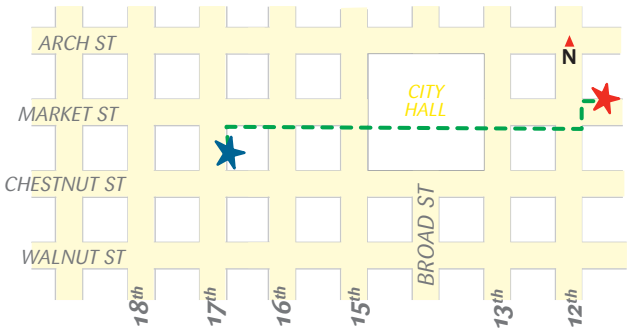

----- It's an easy walk from -----

The Westin Philadelphia to the
Pennsylvania Convention Center

The Westin Philadelphia
99 South 17th Street
215.563.1600

Exit the main door of the hotel and turn right on 17th Street.

At the corner, make a right onto Market Street.

Proceed on Market Street, passing under City Hall.

Once you cross over 12th Street, turn left and cross over Market Street. The Pennsylvania Convention Center entrance will be on your left.

★ = Hotel ★ = Pennsylvania Convention Center

----- = Path