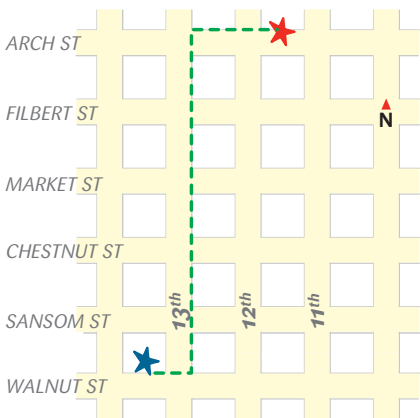

----- It's an easy walk from the -----

Holiday Inn Express to the
Pennsylvania Convention Center

Holiday Inn Express Midtown
1305 Walnut Street
215.735.9300

Exit the main entrance and turn left.

Continue straight until you reach 13th Street.
Make a left on 13th Street.

Continue straight on 13th Street until you reach Arch Street (approximately 5 blocks).

Once you reach Arch Street, cross over Arch Street and make a right.

Continue one block on Arch Street until you reach 12th Street.

The Pennsylvania Convention Center entrance is at the corner of 12th and Arch streets.

★ = Hotel ★ = Pennsylvania Convention Center
----- = Path