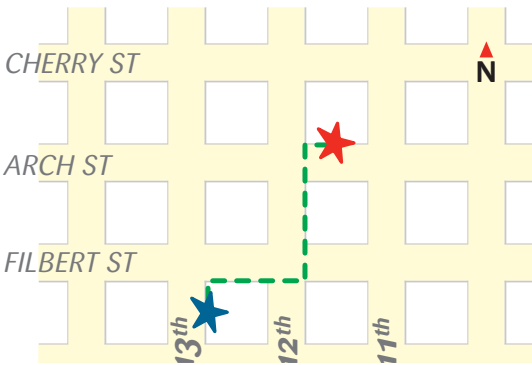

----- It's an easy walk from the -----  
**Residence Inn by Marriott** to the  
**Pennsylvania Convention Center**

-----  
**Residence Inn by Marriott Philadelphia Center City**  
**1 East Penn Square**  
**215.557.0005**

-----  
Exit the main entrance of the hotel and turn right.

Proceed until you reach Filbert Street and make another right.

Continue straight for one block on Filbert Street.

When you reach 12th Street turn left.

Continue one block on 12th Street until you reach Arch Street.

Cross Arch Street and the Pennsylvania Convention Center entrance is at the corner of 12th and Arch streets.

★ = Hotel    ★ = Pennsylvania Convention Center

----- = Path