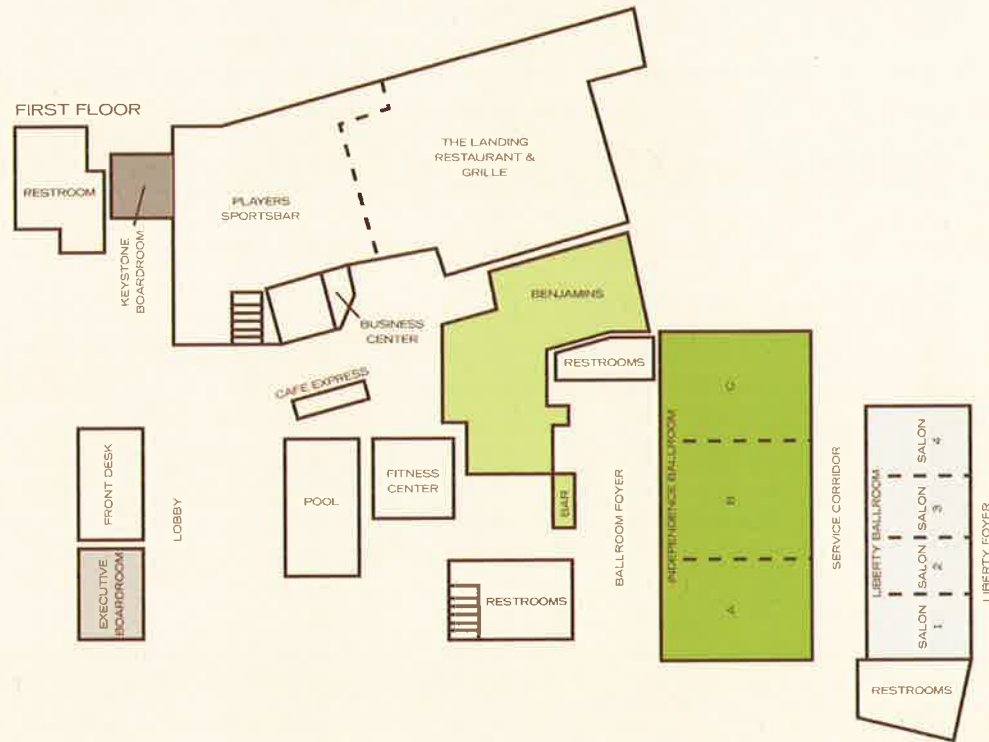

- **Landing Restaurant** – American cuisine with a Continental twist. Open for breakfast, lunch, and dinner from 6:00AM – 9:00PM
- **Players Sports Bar** – Casual dining with 13 high definition or large screen TV's, our signature Philly cheesesteaks, and craft beers on tap. Open 12:00PM – 1:00AM
- **Café Express** – Starbucks coffee and snack items. 6:00AM – 11:00AM
- In-room dining available 24 hours per day

Not a member? Join now by visiting HHonors.com/join

Hilton HHonors™ membership, earning of Points & Miles™ and redemption of points is subject to HHonors Terms and Conditions. © 2014 Hilton Worldwide

Name of Room	L x W x H	Square Feet	Theatre	Sch Rm	Conference	U-Shape	Reception	Banquet
FIRST FLOOR								
Independence Ballroom	93 x 42 x 14	3,950	500	300	-	-	500	350
Independence A, B, C (each)	31 x 42 x 14	1,302	135	90	40	40	175	120
Independence A & B or B & C (combined)	62 x 42 x 14	2,604	300	180	-	-	350	240
Liberty Ballroom (combined)	64 x 26 x 9	1,664	180	90	-	-	200	120
Liberty Salons 1 & 2 (combined)	32 x 26 x 9	832	90	48	32	30	100	60
Liberty Salons 3 & 4 (combined)	32 x 26 x 9	832	90	48	32	30	100	60
Liberty Salon 1, 2, 3, 4 (each)	26 x 16 x 9	416	45	18	20	16	40	30
Benjamins	70 x 34 x 8	2,400	75	30	25	20	175	130
Executive Boardroom	24 x 15 x 8	360	-	-	10	-	-	-
Keystone Boardroom	15 x 14 x 8	224	-	-	6	-	-	-