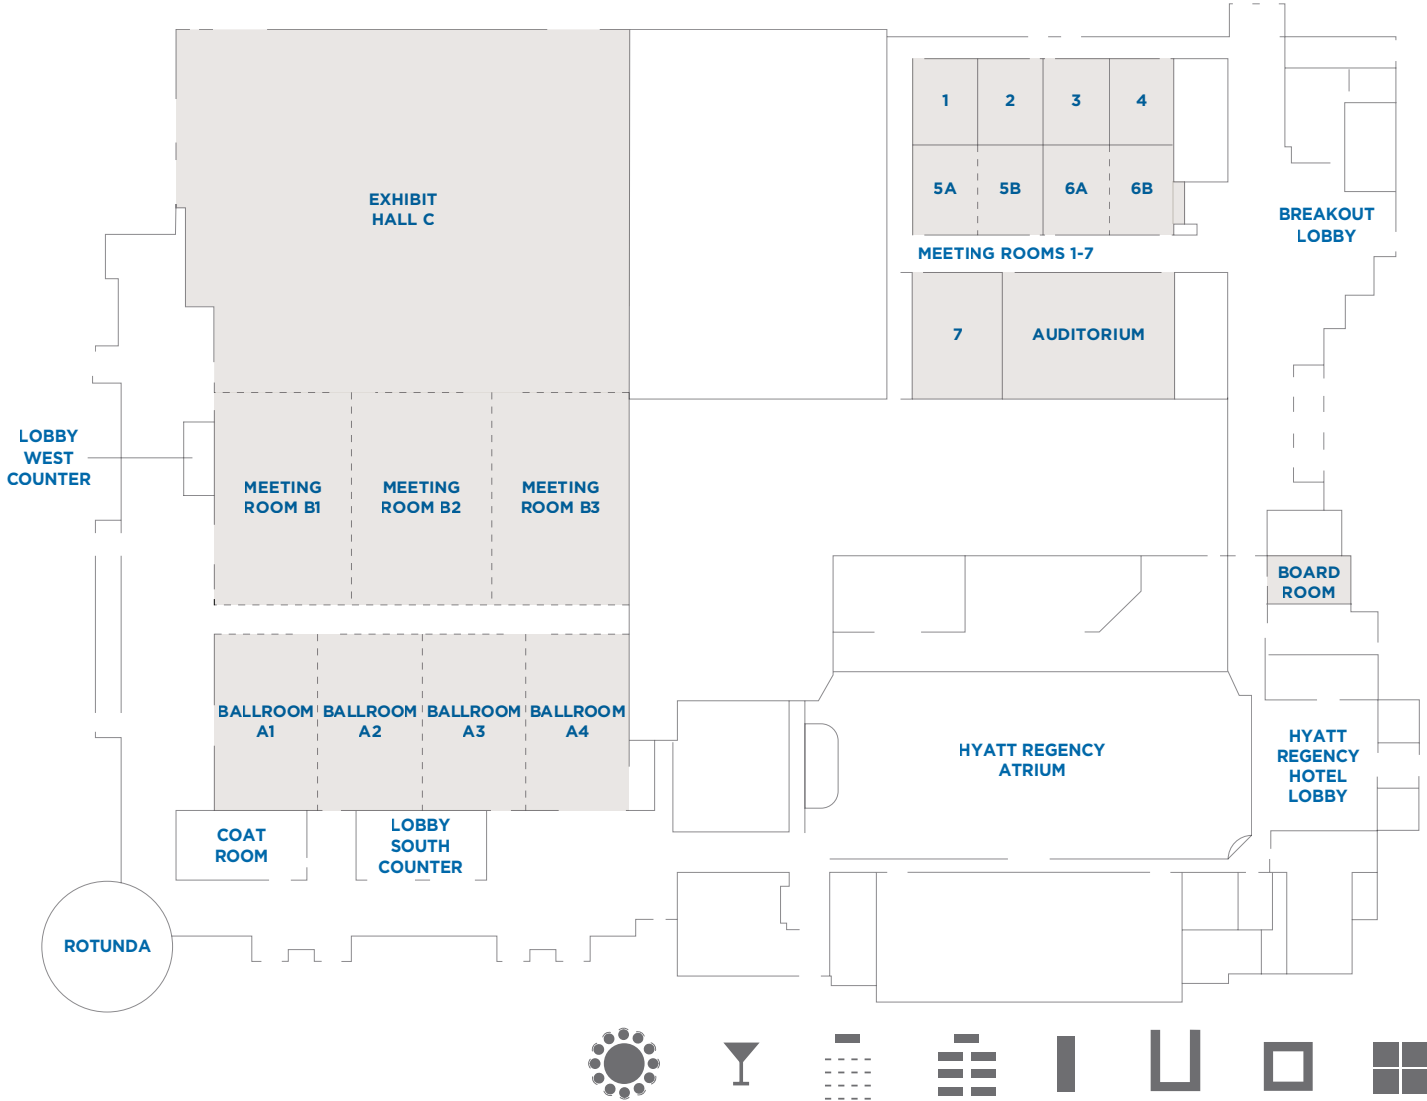

CONVENTION CENTER Green Bay, Wisconsin

333 Main Street • Green Bay, Wisconsin 54301
920.432.1234 • 800.236.3330 • 920.432.0700 fax
www.kiconventioncenter.org

FIRST FLOOR

Room Name	Room Dimensions L x W x H	Room Size Sq. Feet	Banquet	Reception	Theater	Classroom	Boardroom	U-Shape	Hollow Square	Exhibit
FIRST FLOOR										
Ballroom A	138'5" x 58'5" x 16'	8,024	480	800	840	360	—	—	—	40
Ballroom A1-A4 (each)	59' x 34' x 16'	2,006	120	200	200	108	40	52	64	10
Meeting Room B	70' x 138'2" x 32'	9,600	540	900	1,000	480	—	—	—	60
Meeting Room B1, B2, B3 (each)	70' x 45'7" x 32'	3,200	180	300	330	160	—	72	88	20
Exhibit Hall C	147' x 118' x 32'	17,346	900	1,600	1,800	880	—	—	—	108
Exhibit Hall ABC	142' x 246'5" x 32'	35,003	1,920	3,300	3,640	1,720	—	—	—	200
Meeting Rooms 1-6B (each)	29' x 22' x 12'	638	30	50	55	32	22	20	24	—
Meeting Room 7	41' x 30' x 12'	1,230	70	100	120	50	36	30	42	—
Auditorium	40' x 37' x 12'	1,800	—	—	—	80	—	—	—	—
Boardroom	—	—	—	—	—	—	12	—	—	—