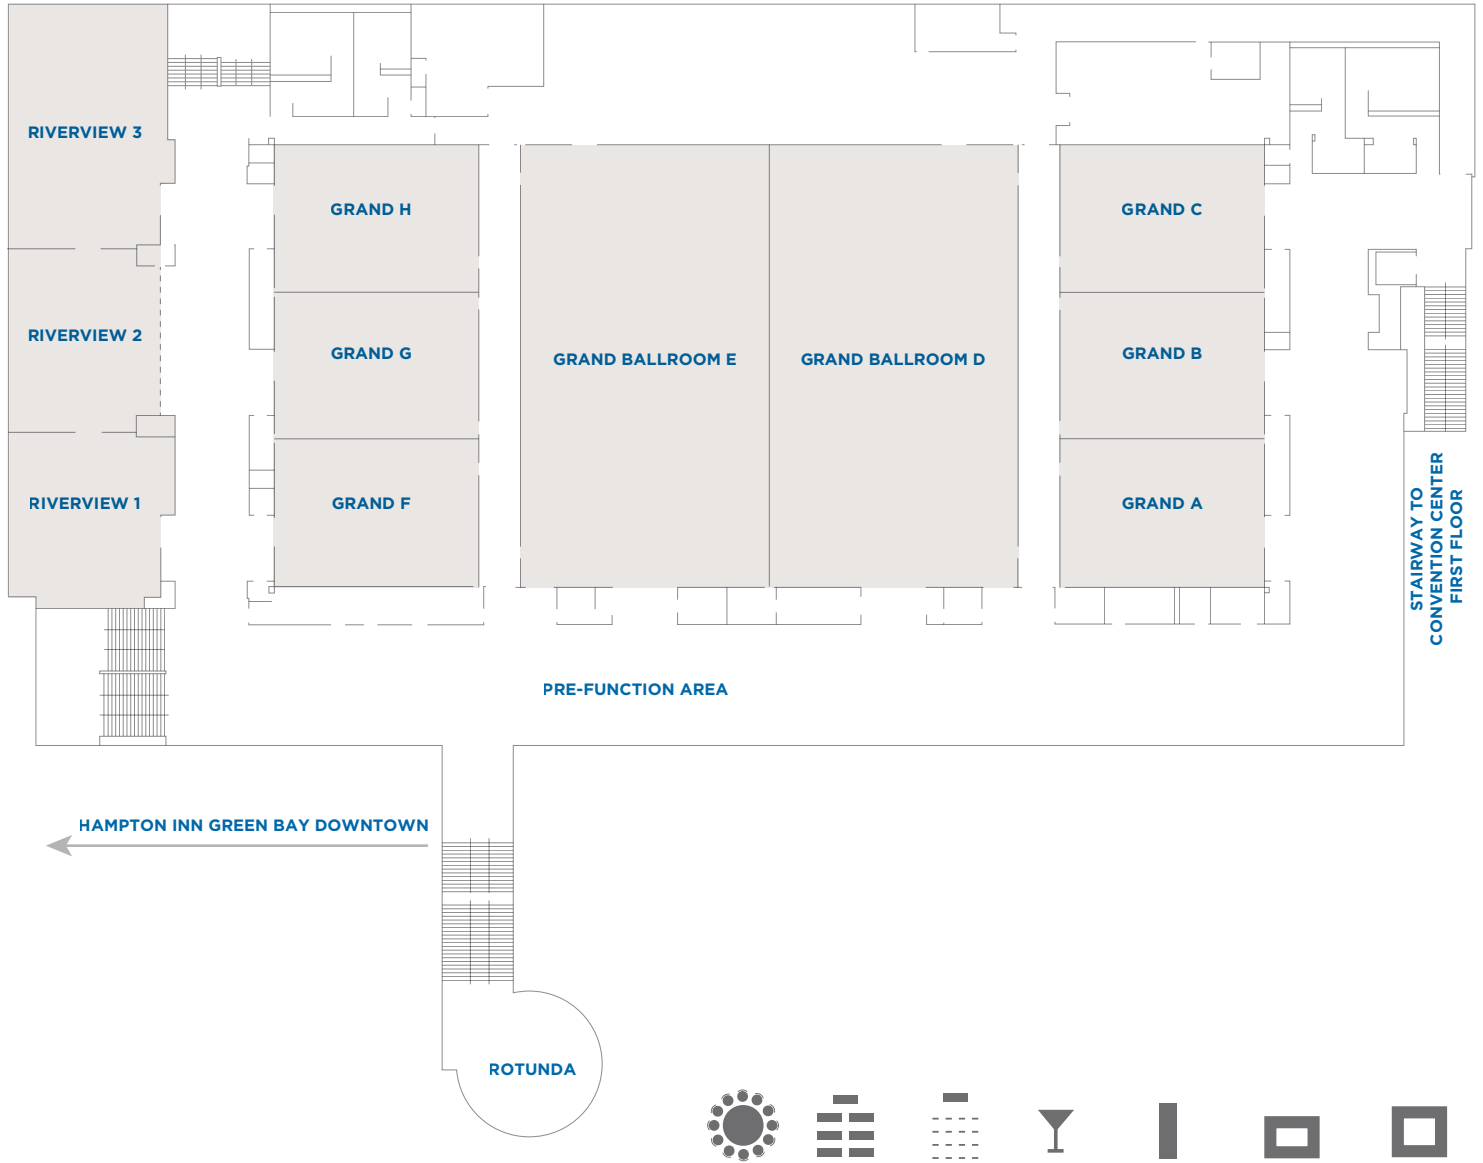

SECOND FLOOR

Room Name	Room Dimensions L x W x H	Room Size Sq. Feet	Banquet	Classroom	Theater	Reception	Conference	8'x10' Booth	10'x10' Booth
SECOND FLOOR									
Overall Ballroom A-H	106' x 238' x 249'25" & 23'1"	25,228	2,050	1,638	3,400	2,522	504	186	186
Grand A-H (each)	58'10" x 106' x 249'25" & 23'1"	6,236	550	378	798	623	125	47	47
Grand Ballroom D, E w/corridor (each)	69'8" x 106' x 24'9"	7,384	550	441	1,066	738	147	49	39
Grand Ballroom D, E w/corridor (combined)	129'8" x 106' x 24'9"	13,744	1,100	879	1,935	1,374	274	94	77
Grand Ballroom D-E	119'8" x 106' x 24'9"	12,684	950	798	1,824	1,268	253	94	76
Grand Ballroom D, E w/2 corridors (combined)	139'8" x 106' x 24'9"	14,408	1,150	1,008	2,132	1,480	296	94	94
Grand F, G, H (each)	48'10" x 35'2" x 23'1"	1,717	120	100	221, 248, 221	172	34	12	8
Grand F-G, A-B (each)	48'10" x 70'6" x 23'1"	3,443	240	240	492	344	68	24	17
Riverview 1	37' x 43' x 21'5"	1,591	90	70	178	159	31	-	-
Riverview 2	37' x 55' x 21'5"	2,035	150	112	234	203	40	-	-
Riverview 3	37' x 37' x 21'5"	1,369	90	70	153	136	27	-	-