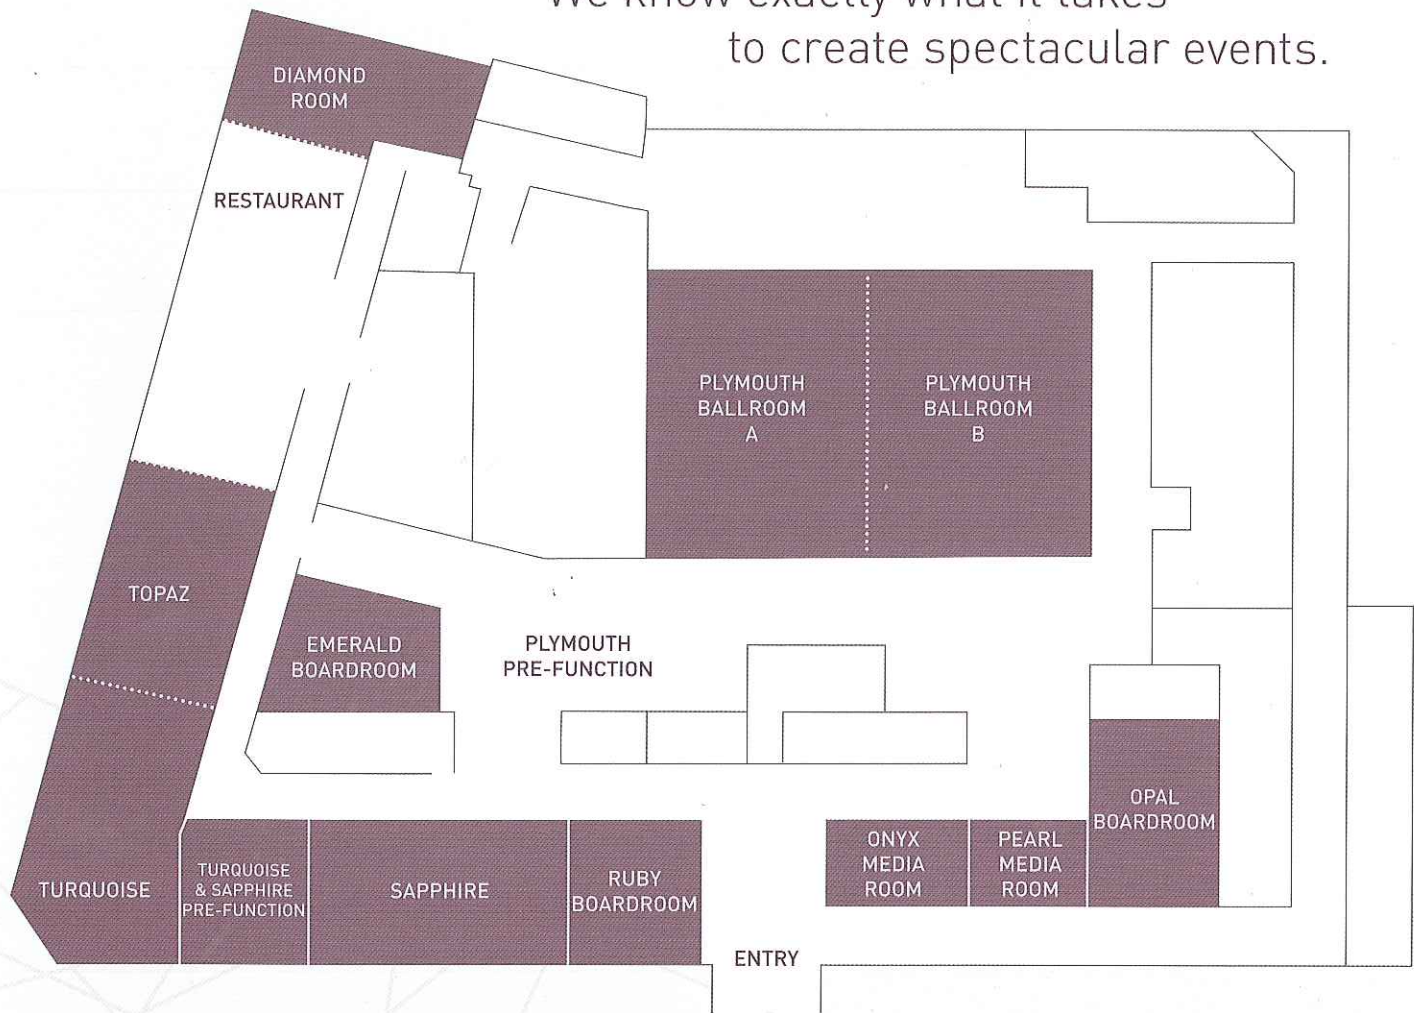

We know exactly what it takes
to create spectacular events.

ROOM	SQ FEET	DIMENSIONS	THEATER	CLASSROOM	BANQUET	CONFERENCE	U-SHAPE	HOLLOW SQ.	RECEPTION
Plymouth Ballroom A & B	4366	74' x 59' x 12'	400	240	330	114	123	96	450
Plymouth Ballroom A	2360	59' x 40' x 12'	220	112	190	58	66	80	250
Plymouth Ballroom B	2006	59' x 34' x 12'	180	100	100	52	57	48	200
Plymouth Pre-Function	2340	90 x 26 x 12'	N/A	N/A	190	N/A	N/A	N/A	250
Topaz	1008	42' x 24' x 12'	96	40	80	24	28	30	96
Turquoise	984	41' x 24' x 12'	90	40	80	24	28	36	90
Sapphire	1032	43' x 24' x 12'	100	50	80	28	30	36	105
T & S Pre-Function	528	24' x 22' x 10'	56	22	40	12	14	18	60
Opal Boardroom	770	35' x 22' x 12'	N/A	N/A	N/A	14	N/A	N/A	N/A
Emerald Boardroom	770	35' x 22' x 12'	N/A	N/A	N/A	12	N/A	N/A	N/A
Ruby Boardroom	504	24' x 21' x 12'	N/A	N/A	N/A	12	N/A	N/A	N/A
Pearl Media Room	352	16' x 22' x 10'	30	14	30	8	10	8	36
Onyx Media Room	336	16' x 20' x 10'	30	14	30	8	10	8	36
Restaurant	3401	126' x 40' x 11'	N/A	N/A	280	N/A	N/A	N/A	340
Diamond Room	748	40' x 21' x 11'	80	30	60	18	20	18	75