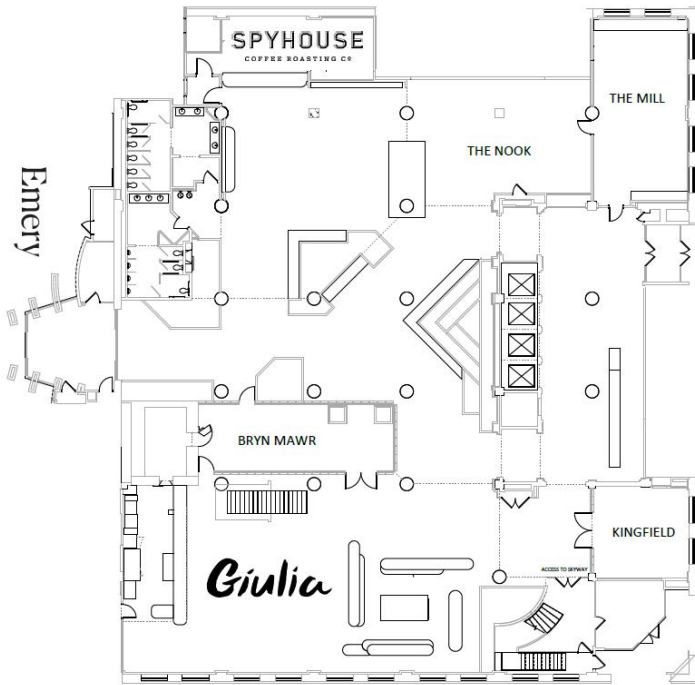

Emery

Emery's spaces are ideal for events large and small, corporate and personal.

Room	North Loop	Loring	Kenwood	Sheridan	Sheridan Lake	Lake	Lyndale	Kingfield	Bryn Mawr	Nook
Sq. Feet:	293	231	821	829	1348	519	450	438	665	2100
Width:	15'	15'5"	19'11"	21'11"	41'	19'1"	18'6"	20'	16'8"	42
Length:	20'1"	18'	39'8"	37'	64'6"	27'6"	22'6"	20'	45'8"	50
Ceiling Height:	9'	8'11"	10'6"	10'6"	10'6"	10'6"	10'6"	18'	18'	-
Theater:	-	-	80	80	130	50	45	20	30	-
Classroom:	-	-	35	36	54	19	20	12	20	-
Conference:	12	8	26	26	-	24	18	10	20	-
U-Shape:	-	-	24	24	-	19	18	12	16	-
Rounds of 8:	-	-	64	64	86	40	32	16	40	120
Rounds of 10:	-	-	60	60	90	40	30	20	40	-
Reception:	-	-	85	80	130	55	45	20	45	160