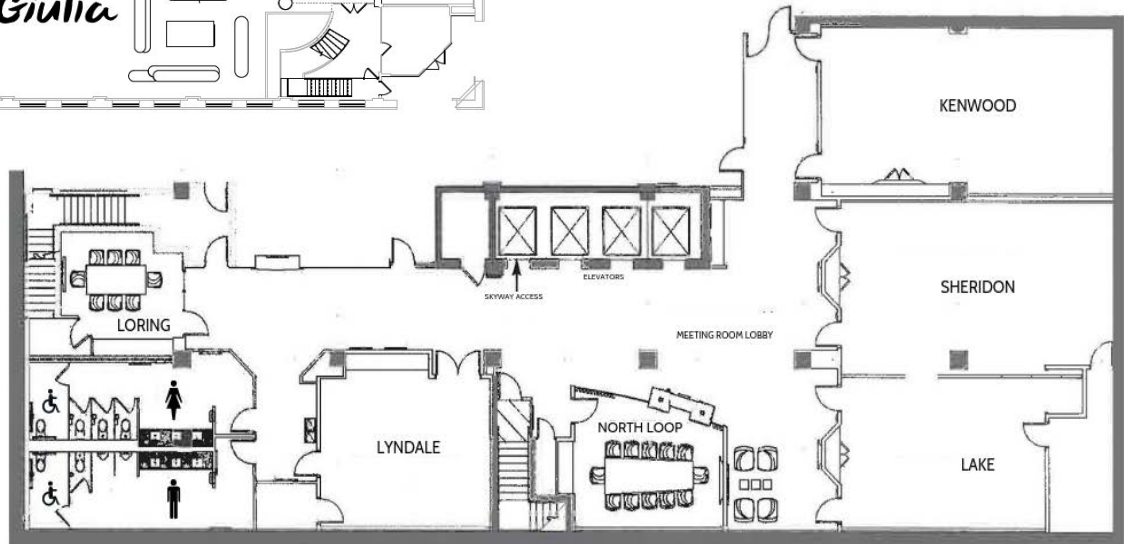

Emery

Emery's spaces are ideal for events large and small, corporate and personal.

Room	North Loop	Loring	Kenwood	Sheridan	Sheridan Lake	Lake	Lyndale	Kingfield	Bryn Mawr	Nook
Sq. Feet:	293	231	821	829	1348	519	450	438	665	2100
Width:	15'	15'5"	19'11"	21'11"	41'	19'1"	18'6"	20'	16'8"	42
Length:	20'1"	18'	39'8"	37'	64'6"	27'6"	22'6"	20'	45'8"	50
Ceiling Height:	9'	8'11"	10'6"	10'6"	10'6"	10'6"	10'6"	18'	18'	-
Theater:	-	-	80	80	130	50	45	20	30	-
Classroom:	-	-	35	36	54	19	20	12	20	-
Conference:	12	8	26	26	-	24	18	10	20	-
U-Shape:	-	-	24	24	-	19	18	12	16	-
Rounds of 8:	-	-	64	64	86	40	32	16	40	120
Rounds of 10:	-	-	60	60	90	40	30	20	40	-
Reception:	-	-	85	80	130	55	45	20	45	160