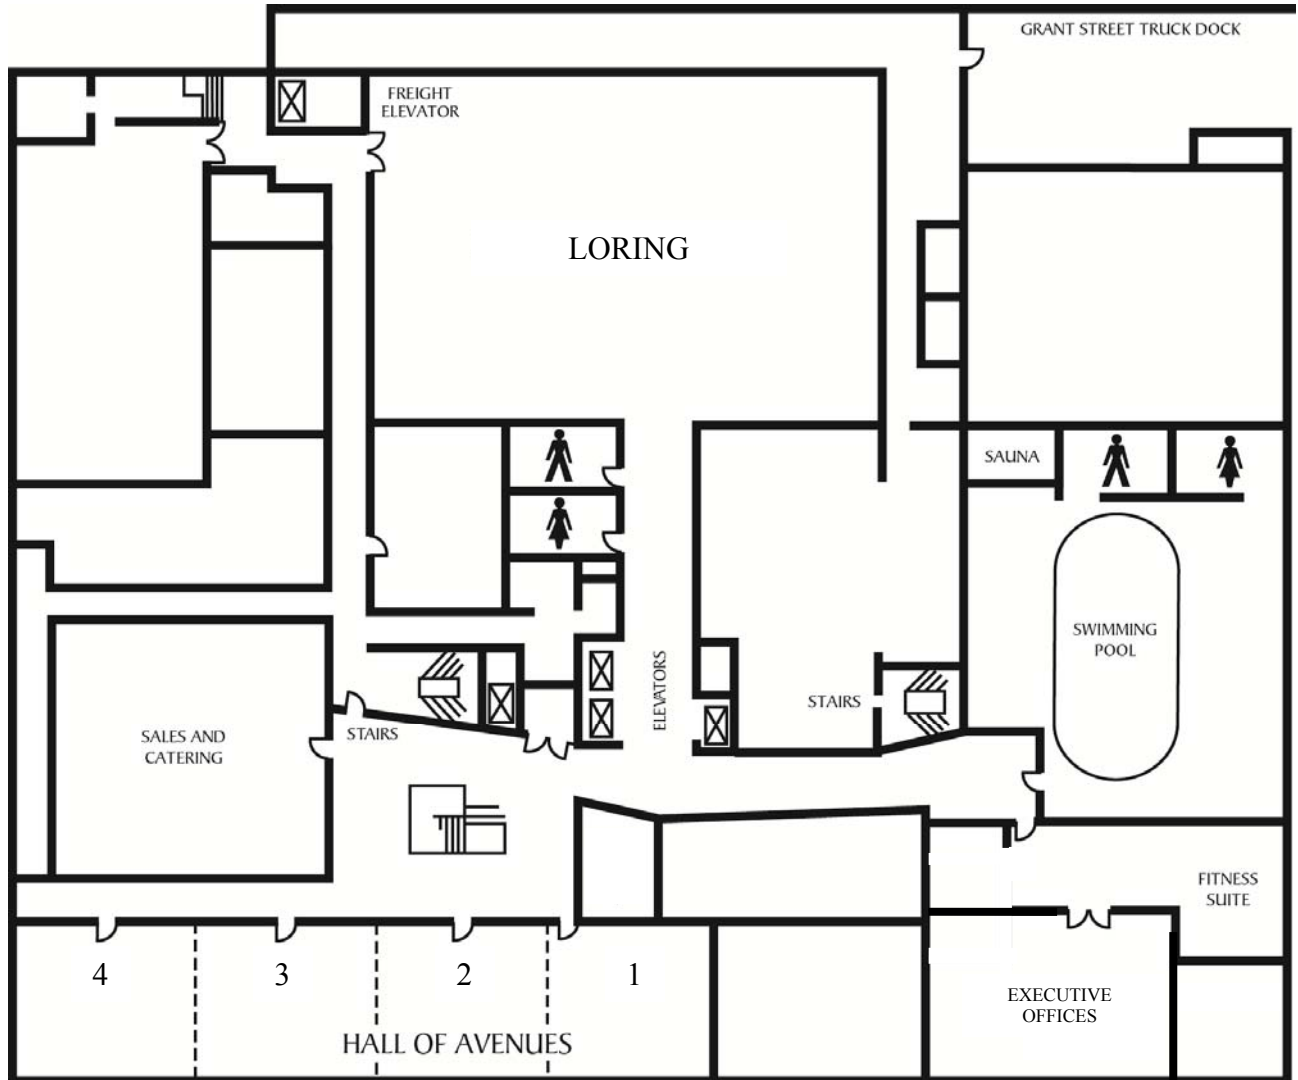

MILLENNIUM
HOTEL
MINNEAPOLIS

LOBBY LEVEL

Room	Sq. Ft.	Length	Width	Ceiling	Theatre	Classroom	Reception	Conference	Rounds
Grand Ballroom	5640	60'	94'	16'	600	300	550	–	450
North Grand	2040	60'	34'	16'	200	100	180	60	150
Center Grand	1740	60'	29'	16'	200	100	170	60	150
South Grand	1860	60'	31'	16'	200	100	180	60	150
Grand Foyer	1504	32'	47'	16'	–	–	–	–	–
Office	360	24'	15'	–	–	–	–	10	10

MILLENNIUM
HOTEL
MINNEAPOLIS

LOWER LEVEL

Room	Sq. Ft.	Length	Width	Ceiling	Theatre	Classroom	Reception	Conference	Rounds
Loring	5280	60'	88'	11'	450	250	400	80	400
Hall of Avenues	3240	120'	27'	11'	240	160	180	–	160
Avenue 1	810	30'	27'	11'	60	40	40	25	40
Avenue 2	810	30'	27'	11'	60	40	40	25	40
Avenue 3	810	30'	27'	11'	60	40	40	25	40
Avenue 4	810	30'	27'	11'	60	40	40	25	40