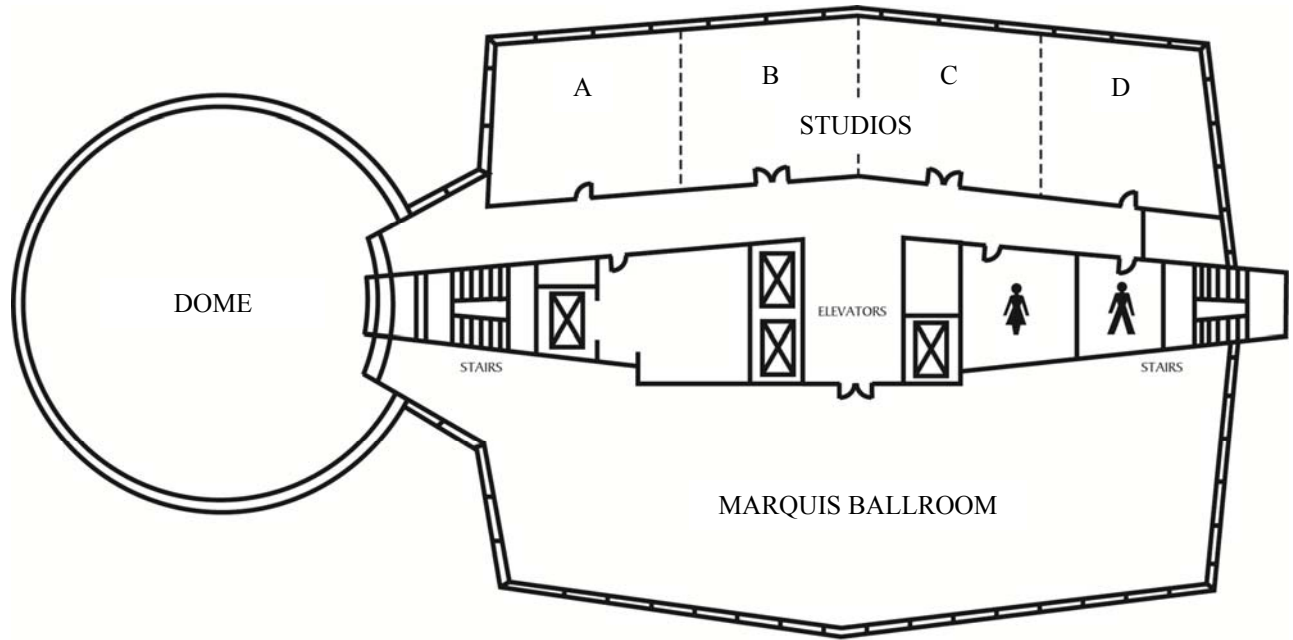

MILLENNIUM
HOTEL
MINNEAPOLIS

14th FLOOR

Room	Sq. Ft.	Length	Width	Ceiling	Theatre	Classroom	Reception	Conference	Rounds
Marquis Ballroom	2610	90'	29'	12'	150	100	160	60	160
Dome	1764	-	-	-	-	-	100	30	100
Studios	1936	88'	22'	12'	100	96	120	-	120
Studio A	484	22'	22'	12'	25	24	30	15	30
Studio B	484	22'	22'	12'	25	24	30	15	30
Studio C	484	22'	22'	12'	25	24	30	15	30
Studio D	484	22'	22'	12'	25	24	30	15	30

Millennium Hotel Minneapolis
1313 Nicollet Mall
Minneapolis, MN 55403-2697
Telephone: 800.522.8856 or 612.332.6000
Facsimile: 612.359.2160
Toll Free Reservations: 866.866.8086
Email Address: mpls@mhrmail.com
Website: www.millenniumhotels.com
Worldwide GDS Code: MU