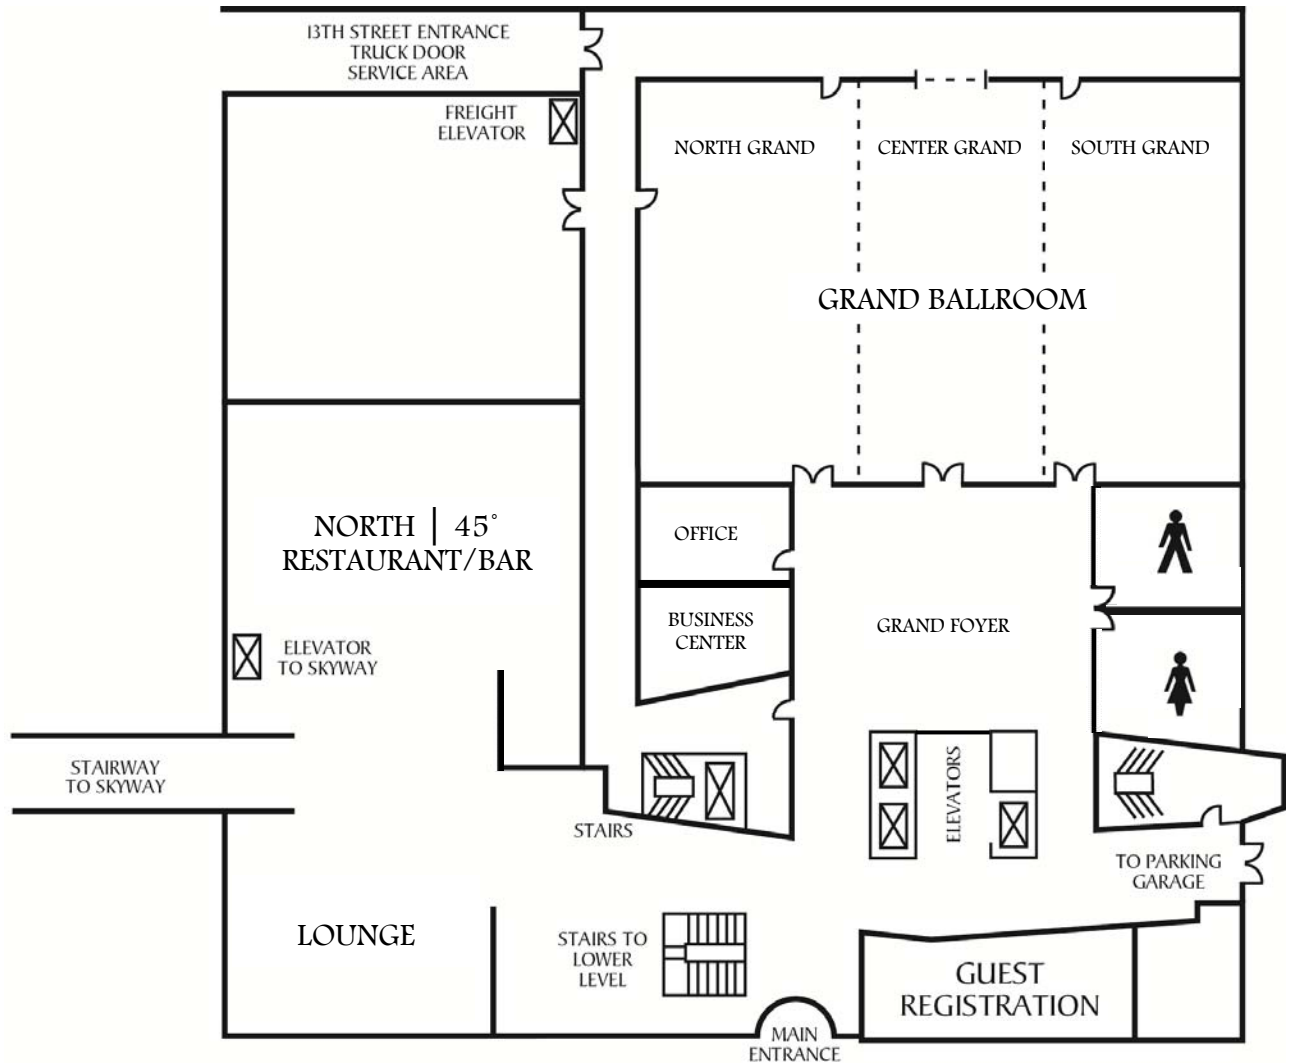

MILLENNIUM
HOTEL
MINNEAPOLIS

LOBBY LEVEL

Room	Sq. Ft.	Length	Width	Ceiling	Theatre	Classroom	Reception	Conference	Rounds
Grand Ballroom	5640	60'	94'	16'	600	300	550	–	450
North Grand	2040	60'	34'	16'	200	100	180	60	150
Center Grand	1740	60'	29'	16'	200	100	170	60	150
South Grand	1860	60'	31'	16'	200	100	180	60	150
Grand Foyer	1504	32'	47'	16'	–	–	–	–	–
Office	360	24'	15'	–	–	–	–	10	10

MILLENNIUM
HOTEL
MINNEAPOLIS

LOWER LEVEL

Room	Sq. Ft.	Length	Width	Ceiling	Theatre	Classroom	Reception	Conference	Rounds
Loring	5280	60'	88'	11'	450	250	400	80	400
Hall of Avenues	3240	120'	27'	11'	240	160	180	–	160
Avenue 1	810	30'	27'	11'	60	40	40	25	40
Avenue 2	810	30'	27'	11'	60	40	40	25	40
Avenue 3	810	30'	27'	11'	60	40	40	25	40
Avenue 4	810	30'	27'	11'	60	40	40	25	40